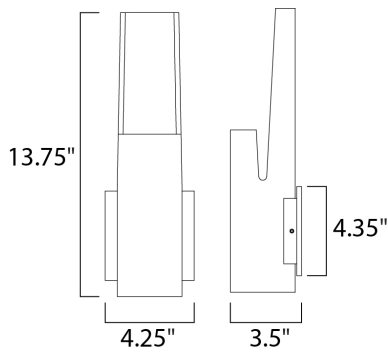

PRODUCT DESCRIPTION

MEASUREMENTS

DIMENSION : 4.25" W x 13.75" H x 3.5" Ext
 BACK PLATE : 4.35" W x 4.35" H x 11.75" HCO
 HANGING WEIGHT : 3.74 lb

LAMPING

INPUT VOLTAGE : 120V
 LUMENS : 560 Rated (503 Del.)
 BULB : 1 x 4W LED PCB Integrated , 4W Total
 BULB INCLUDED : (Integrated)
 DIMMABLE : Electronic Low Voltage (ELV)
 CRI : 90+ CRI
 COLOR_TEMP : 3000K
 LIGHTING_DIRECTION : Up/Down

FINISHES OPTION

-  Bronze (BZ)
-  White (WT)

MATERIAL

Aluminum

RATINGS

cETLus
 Wet Location
 For Outdoor
 ADA

ADDITIONAL

INSTALL UP/DOWN: Up
 OPERATING TEMPERATURE:
 -20°C (-4°F), 40°C (104°F)